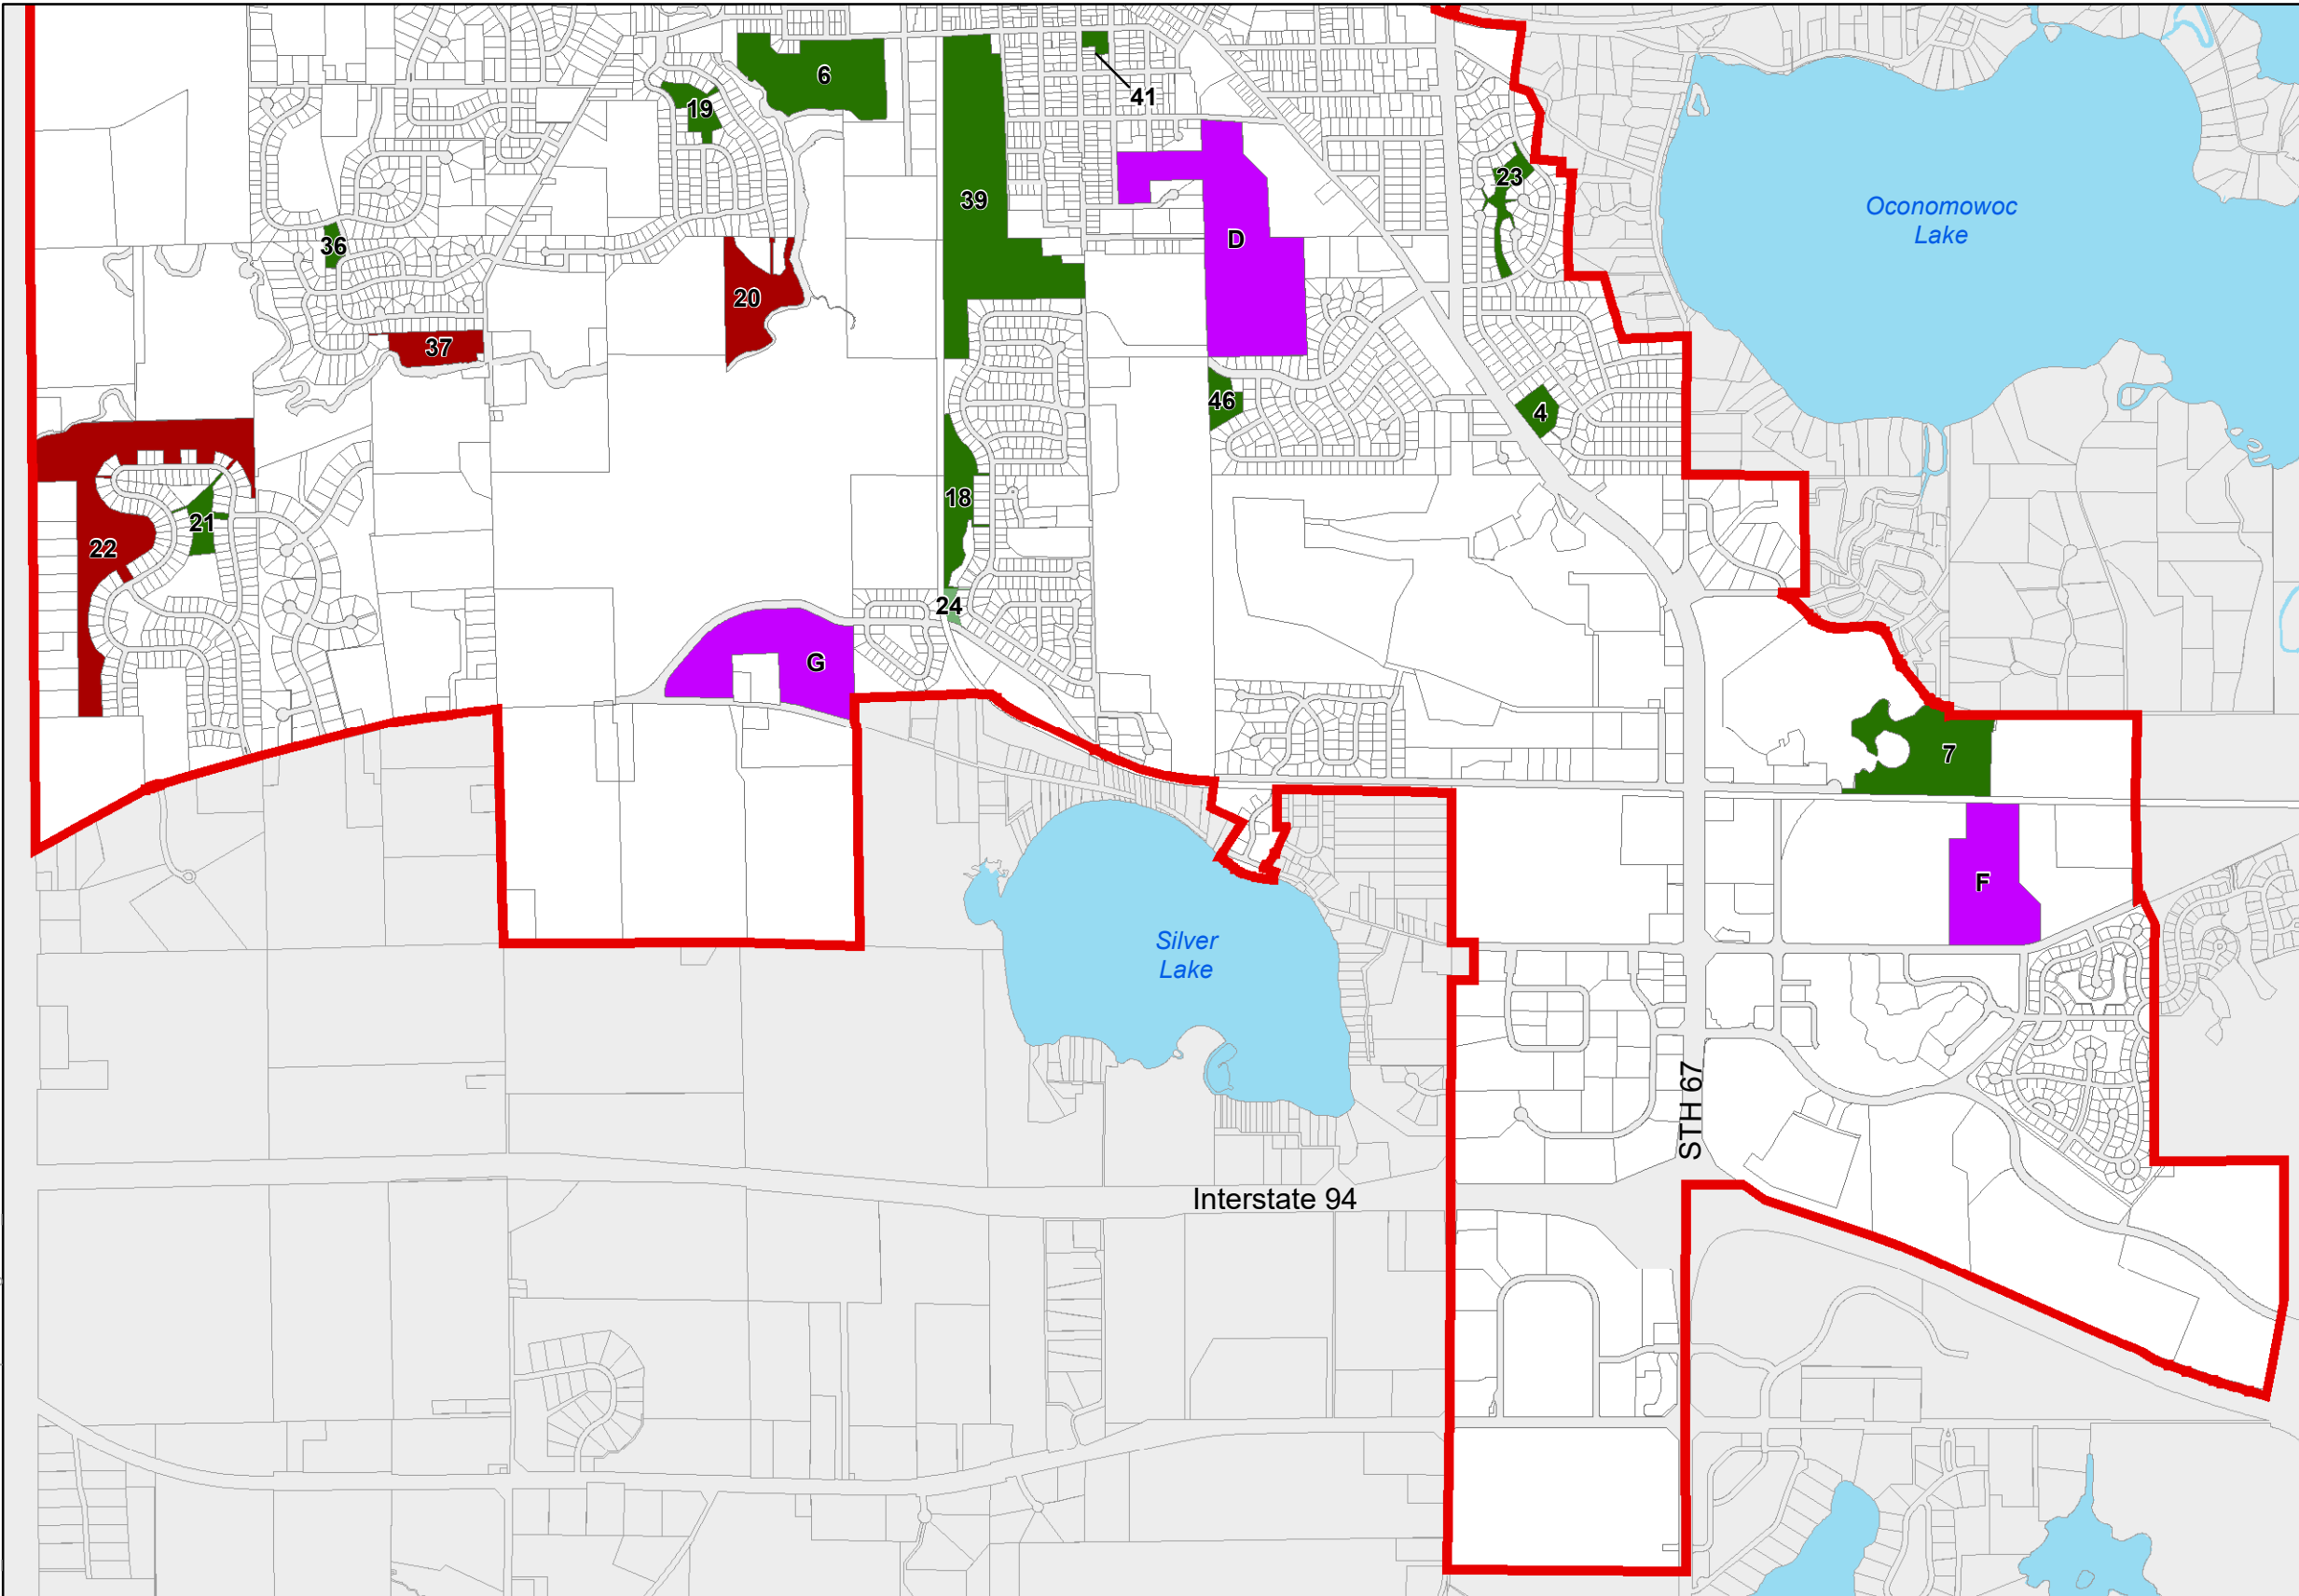

(CONTINUED FROM MAP 1)

Life comes **NATURALLY** here

MAP 2

EXISTING PUBLIC PARKS AND OPEN SPACE AREAS (SOUTH)

CITY OF OCONOMOWOC
WAUKESHA COUNTY, WISCONSIN

Legend

-  Existing Parks
-  Greenspace
-  Parkways
-  Lake Access
-  Public Schools with Park Facilities
-  Municipal Limits
-  Surface Water

Feet

September, 2020

Document Path: I:\Projects\47 Oconomowoc\193\Map2ExistingParks_South.mxd