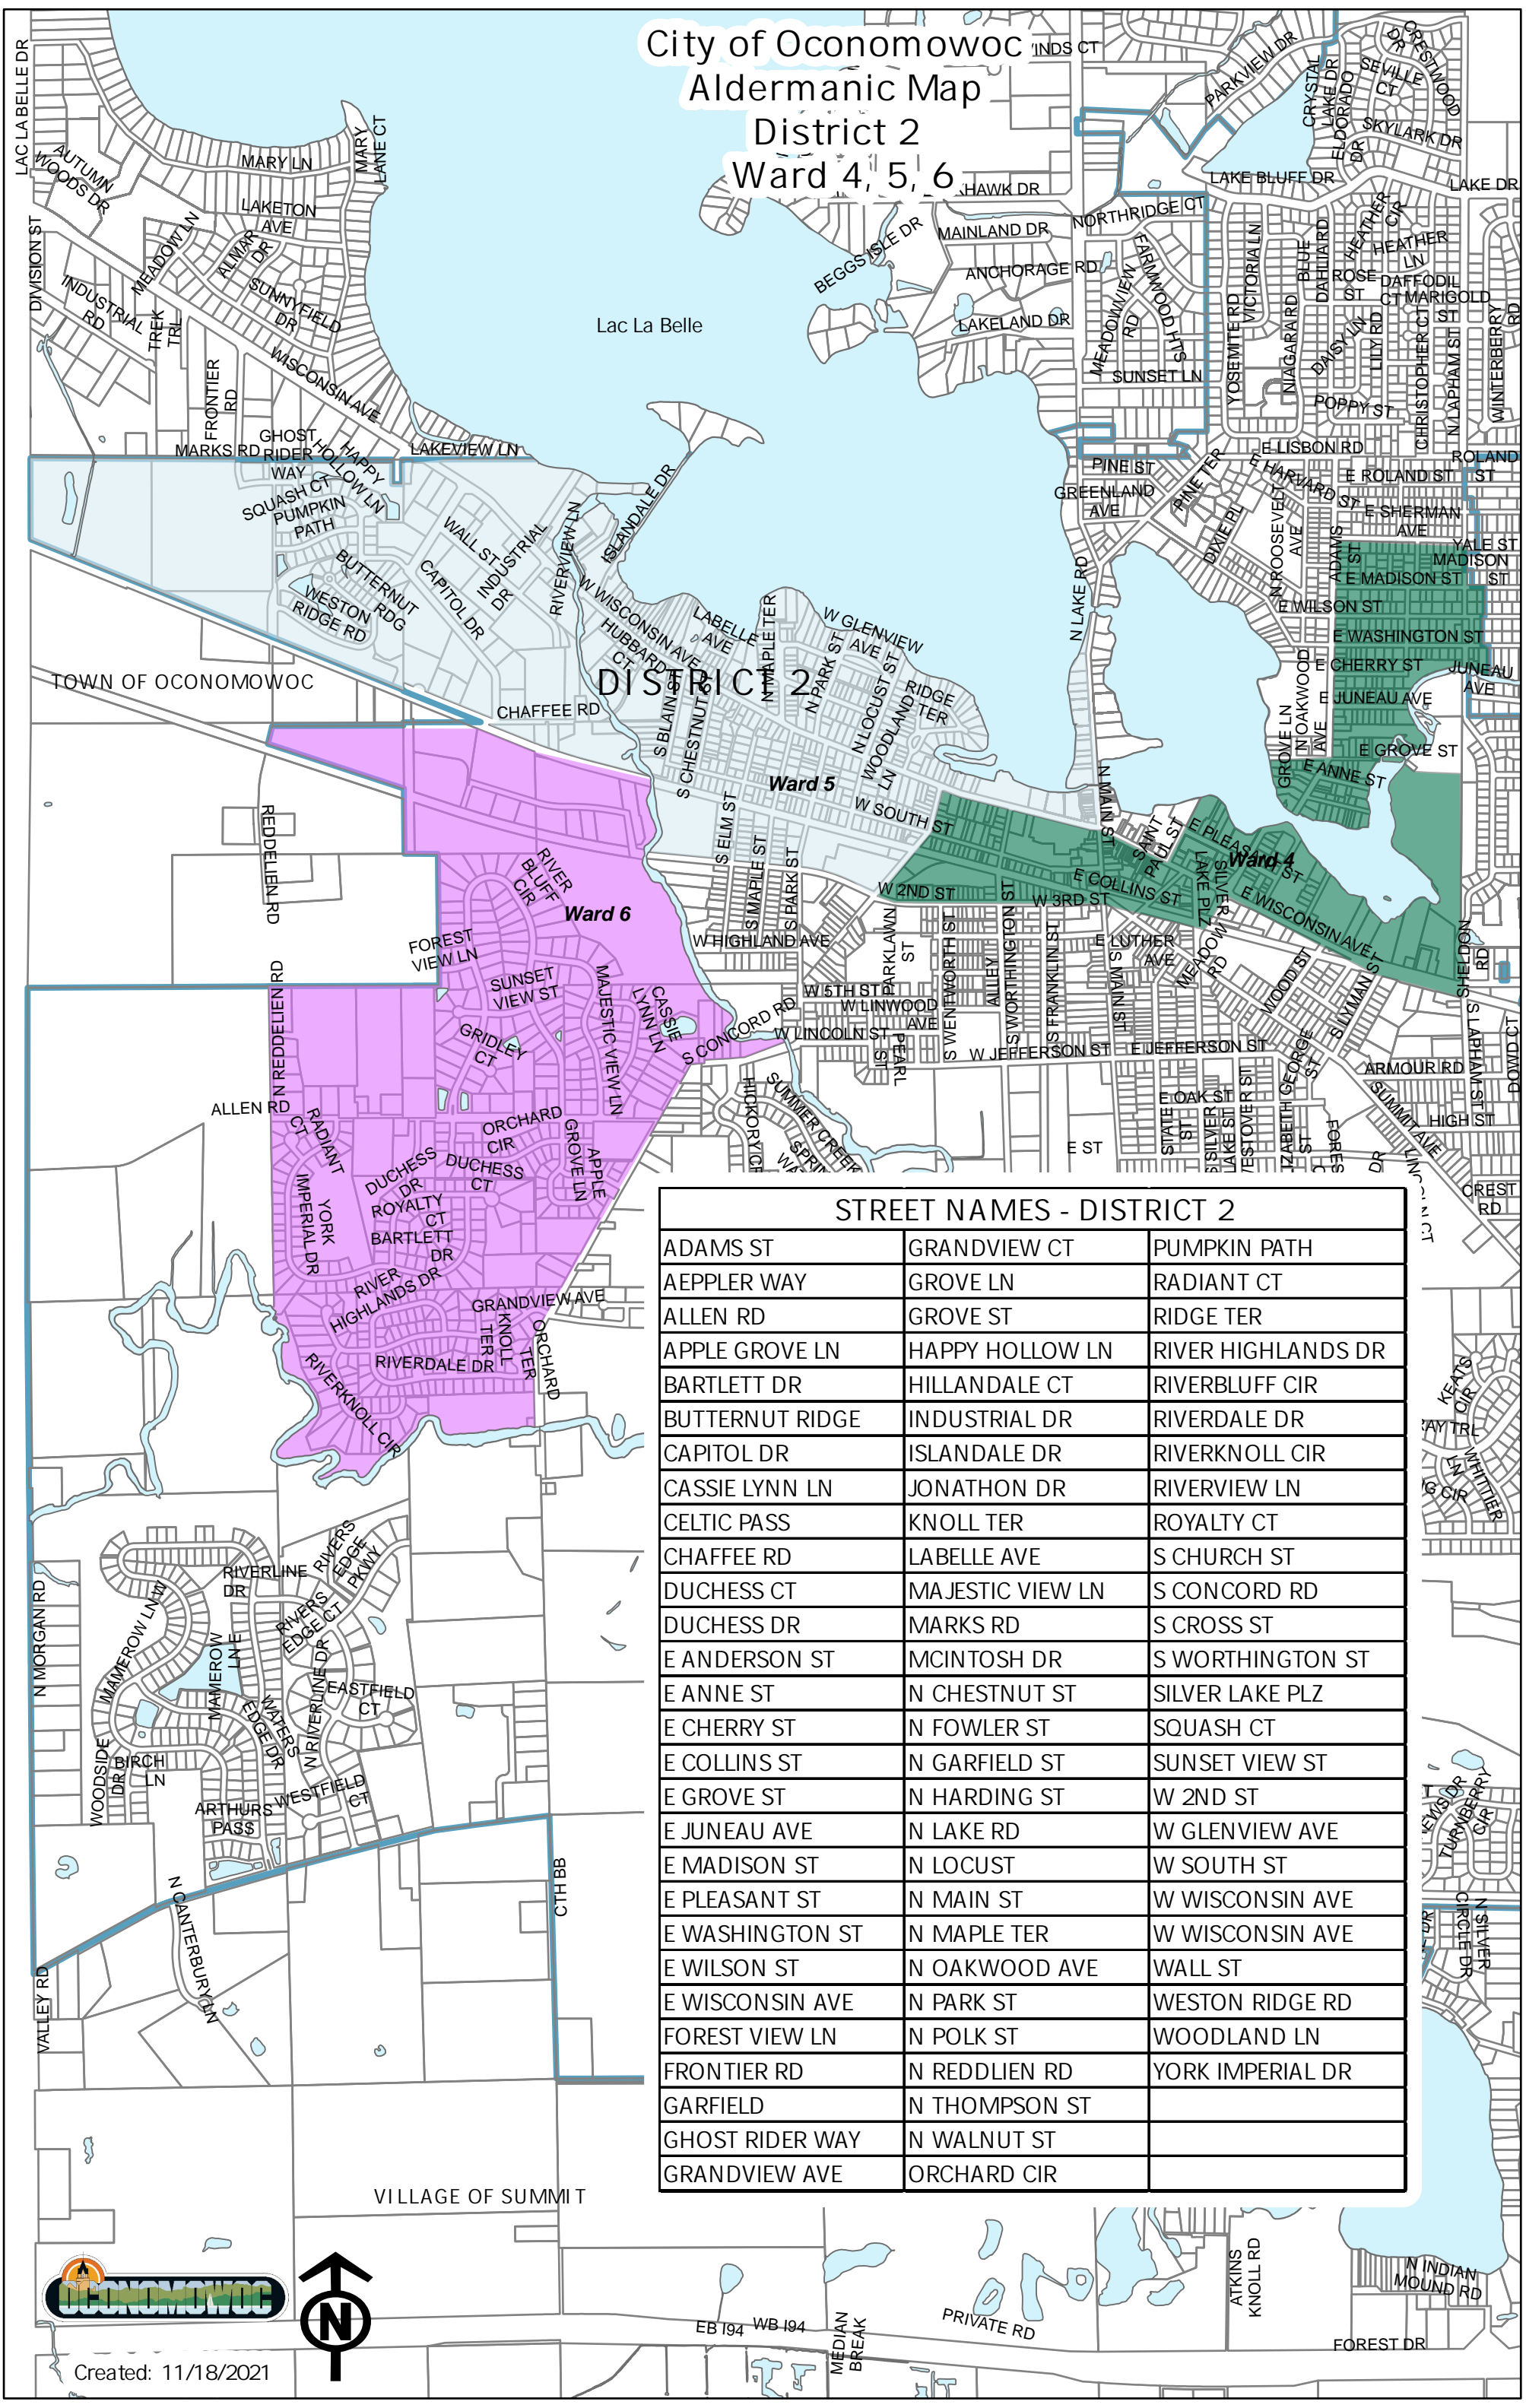

# City of Oconomowoc Aldermanic Map District 2 Ward 4, 5, 6

ADAMS ST	GRANDVIEW CT	PUMPKIN PATH
AEPLER WAY	GROVE LN	RADIANT CT
ALLEN RD	GROVE ST	RIDGE TER
APPLE GROVE LN	HAPPY HOLLOW LN	RIVER HIGHLANDS DR
BARTLETT DR	HILLDALE CT	RIVERDALE DR
BUTTERNUT RIDGE	INDUSTRIAL DR	RIVERDALE DR
CAPITOL DR	ISLANDALE DR	RIVERKNOLL CIR
CASSIE LYNN LN	JONATHON DR	RIVERVIEW LN
CELTIC PASS	KNOLL TER	ROYALTY CT
CHAFFEE RD	LABELLE AVE	S CHURCH ST
DUCHESS CT	MAJESTIC VIEW LN	S CONCORD RD
DUCHESS DR	MARKS RD	S CROSS ST
E ANDERSON ST	MCINTOSH DR	S WORTHINGTON ST
E ANNE ST	N CHESTNUT ST	SILVER LAKE PLZ
E CHERRY ST	N FOWLER ST	SQUASH CT
E COLLINS ST	N GARFIELD ST	SUNSET VIEW ST
E GROVE ST	N HARDING ST	W 2ND ST
E JUNEAU AVE	N LAKE RD	W GLENVIEW AVE
E MADISON ST	N LOCUST	W SOUTH ST
E PLEASANT ST	N MAIN ST	W WISCONSIN AVE
E WASHINGTON ST	N MAPLE TER	W WISCONSIN AVE
E WILSON ST	N OAKWOOD AVE	WALL ST
E WISCONSIN AVE	N PARK ST	WESTON RIDGE RD
FOREST VIEW LN	N POLK ST	WOODLAND LN
FRONTIER RD	N REDDLIEN RD	YORK IMPERIAL DR
GARFIELD	N THOMPSON ST	
GHOST RIDER WAY	N WALNUT ST	
GRANDVIEW AVE	ORCHARD CIR	

Created: 11/18/2021

EB 194 WB 194

MEDIAN BREAK

PRIVATE RD

ATKINS KNOLL RD

FOREST DR

N INDIAN MOUND RD