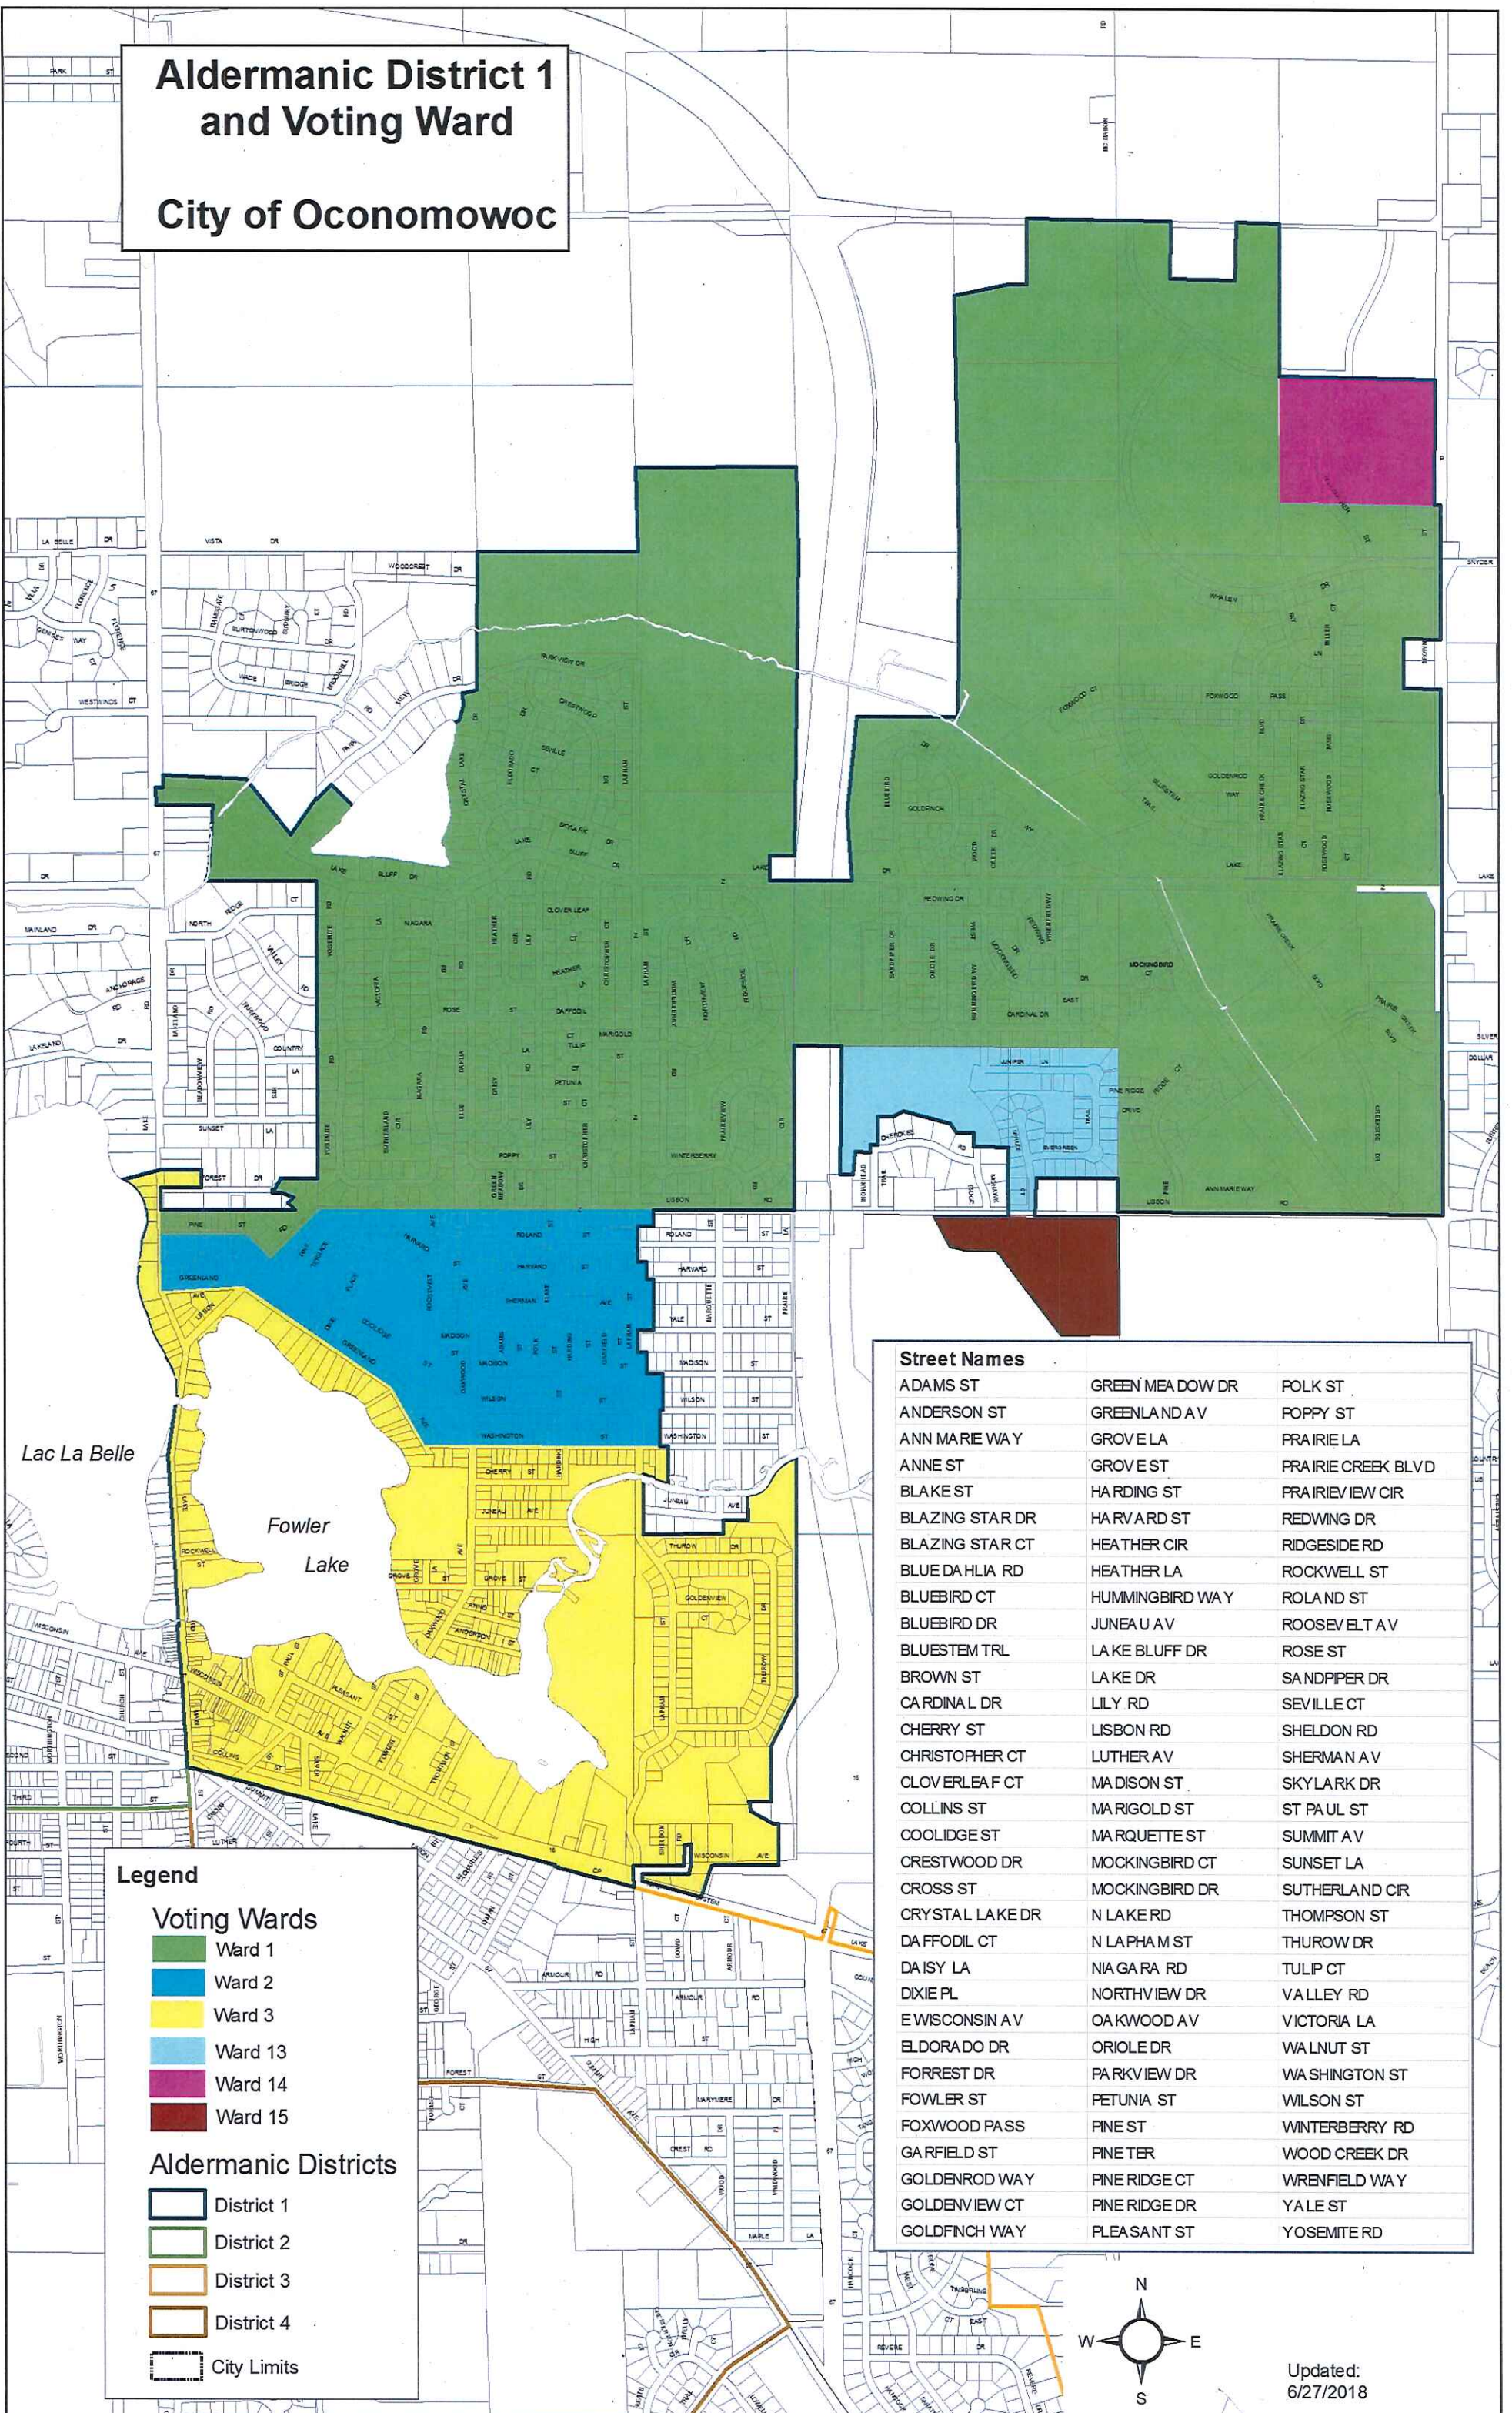

Aldermanic District 1 and Voting Ward

City of Oconomowoc

Legend

Voting Wards

- Ward 1
- Ward 2
- Ward 3
- Ward 13
- Ward 14
- Ward 15

Aldermanic Districts

- District 1
- District 2
- District 3
- District 4
- City Limits

Street Names

ADAMS ST	GREEN MEADOW DR	POLK ST
ANDERSON ST	GREENLAND AV	POPPY ST
ANN MARIE WAY	GROVE LA	PRAIRIE LA
ANNE ST	GROVE ST	PRAIRIE CREEK BLVD
BLAKE ST	HARDING ST	PRAIRIEVIEW CIR
BLAZING STAR DR	HARVARD ST	REDWING DR
BLAZING STAR CT	HEATHER CIR	RIDGESIDE RD
BLUE DAHLIA RD	HEATHER LA	ROCKWELL ST
BLUEBIRD CT	HUMMINGBIRD WAY	ROLAND ST
BLUEBIRD DR	JUNEAU AV	ROOSEVELT AV
BLUESTEM TRL	LAKE BLUFF DR	ROSE ST
BROWN ST	LAKE DR	SANDPPER DR
CARDINAL DR	LILY RD	SEVILLE CT
CHERRY ST	LISBON RD	SHELDON RD
CHRISTOPHER CT	LUTHER AV	SHERMAN AV
CLOVERLEAF CT	MADISON ST	SKYLARK DR
COLLINS ST	MARIGOLD ST	ST PAUL ST
COOLIDGE ST	MARQUETTE ST	SUMMIT AV
CRESTWOOD DR	MOCKINGBIRD CT	SUNSET LA
CROSS ST	MOCKINGBIRD DR	SUTHERLAND CIR
CRYSTAL LAKE DR	N LAKE RD	THOMPSON ST
DAFFODIL CT	N LAPHAM ST	THUROW DR
DAISY LA	NIAGARA RD	TULIP CT
DIXIE PL	NORTHVIEW DR	VALLEY RD
E WISCONSIN AV	OAKWOOD AV	VICTORIA LA
ELDORADO DR	ORIOLE DR	WALNUT ST
FORREST DR	PARKVIEW DR	WASHINGTON ST
FOWLER ST	PETUNIA ST	WILSON ST
FOXWOOD PASS	PINE ST	WINTERBERRY RD
GARFIELD ST	PINE TER	WOOD CREEK DR
GOLDENROD WAY	PINE RIDGE CT	WRENFIELD WAY
GOLDENVIEW CT	PINE RIDGE DR	YALE ST
GOLDFINCH WAY	PLEASANT ST	YOSEMITE RD