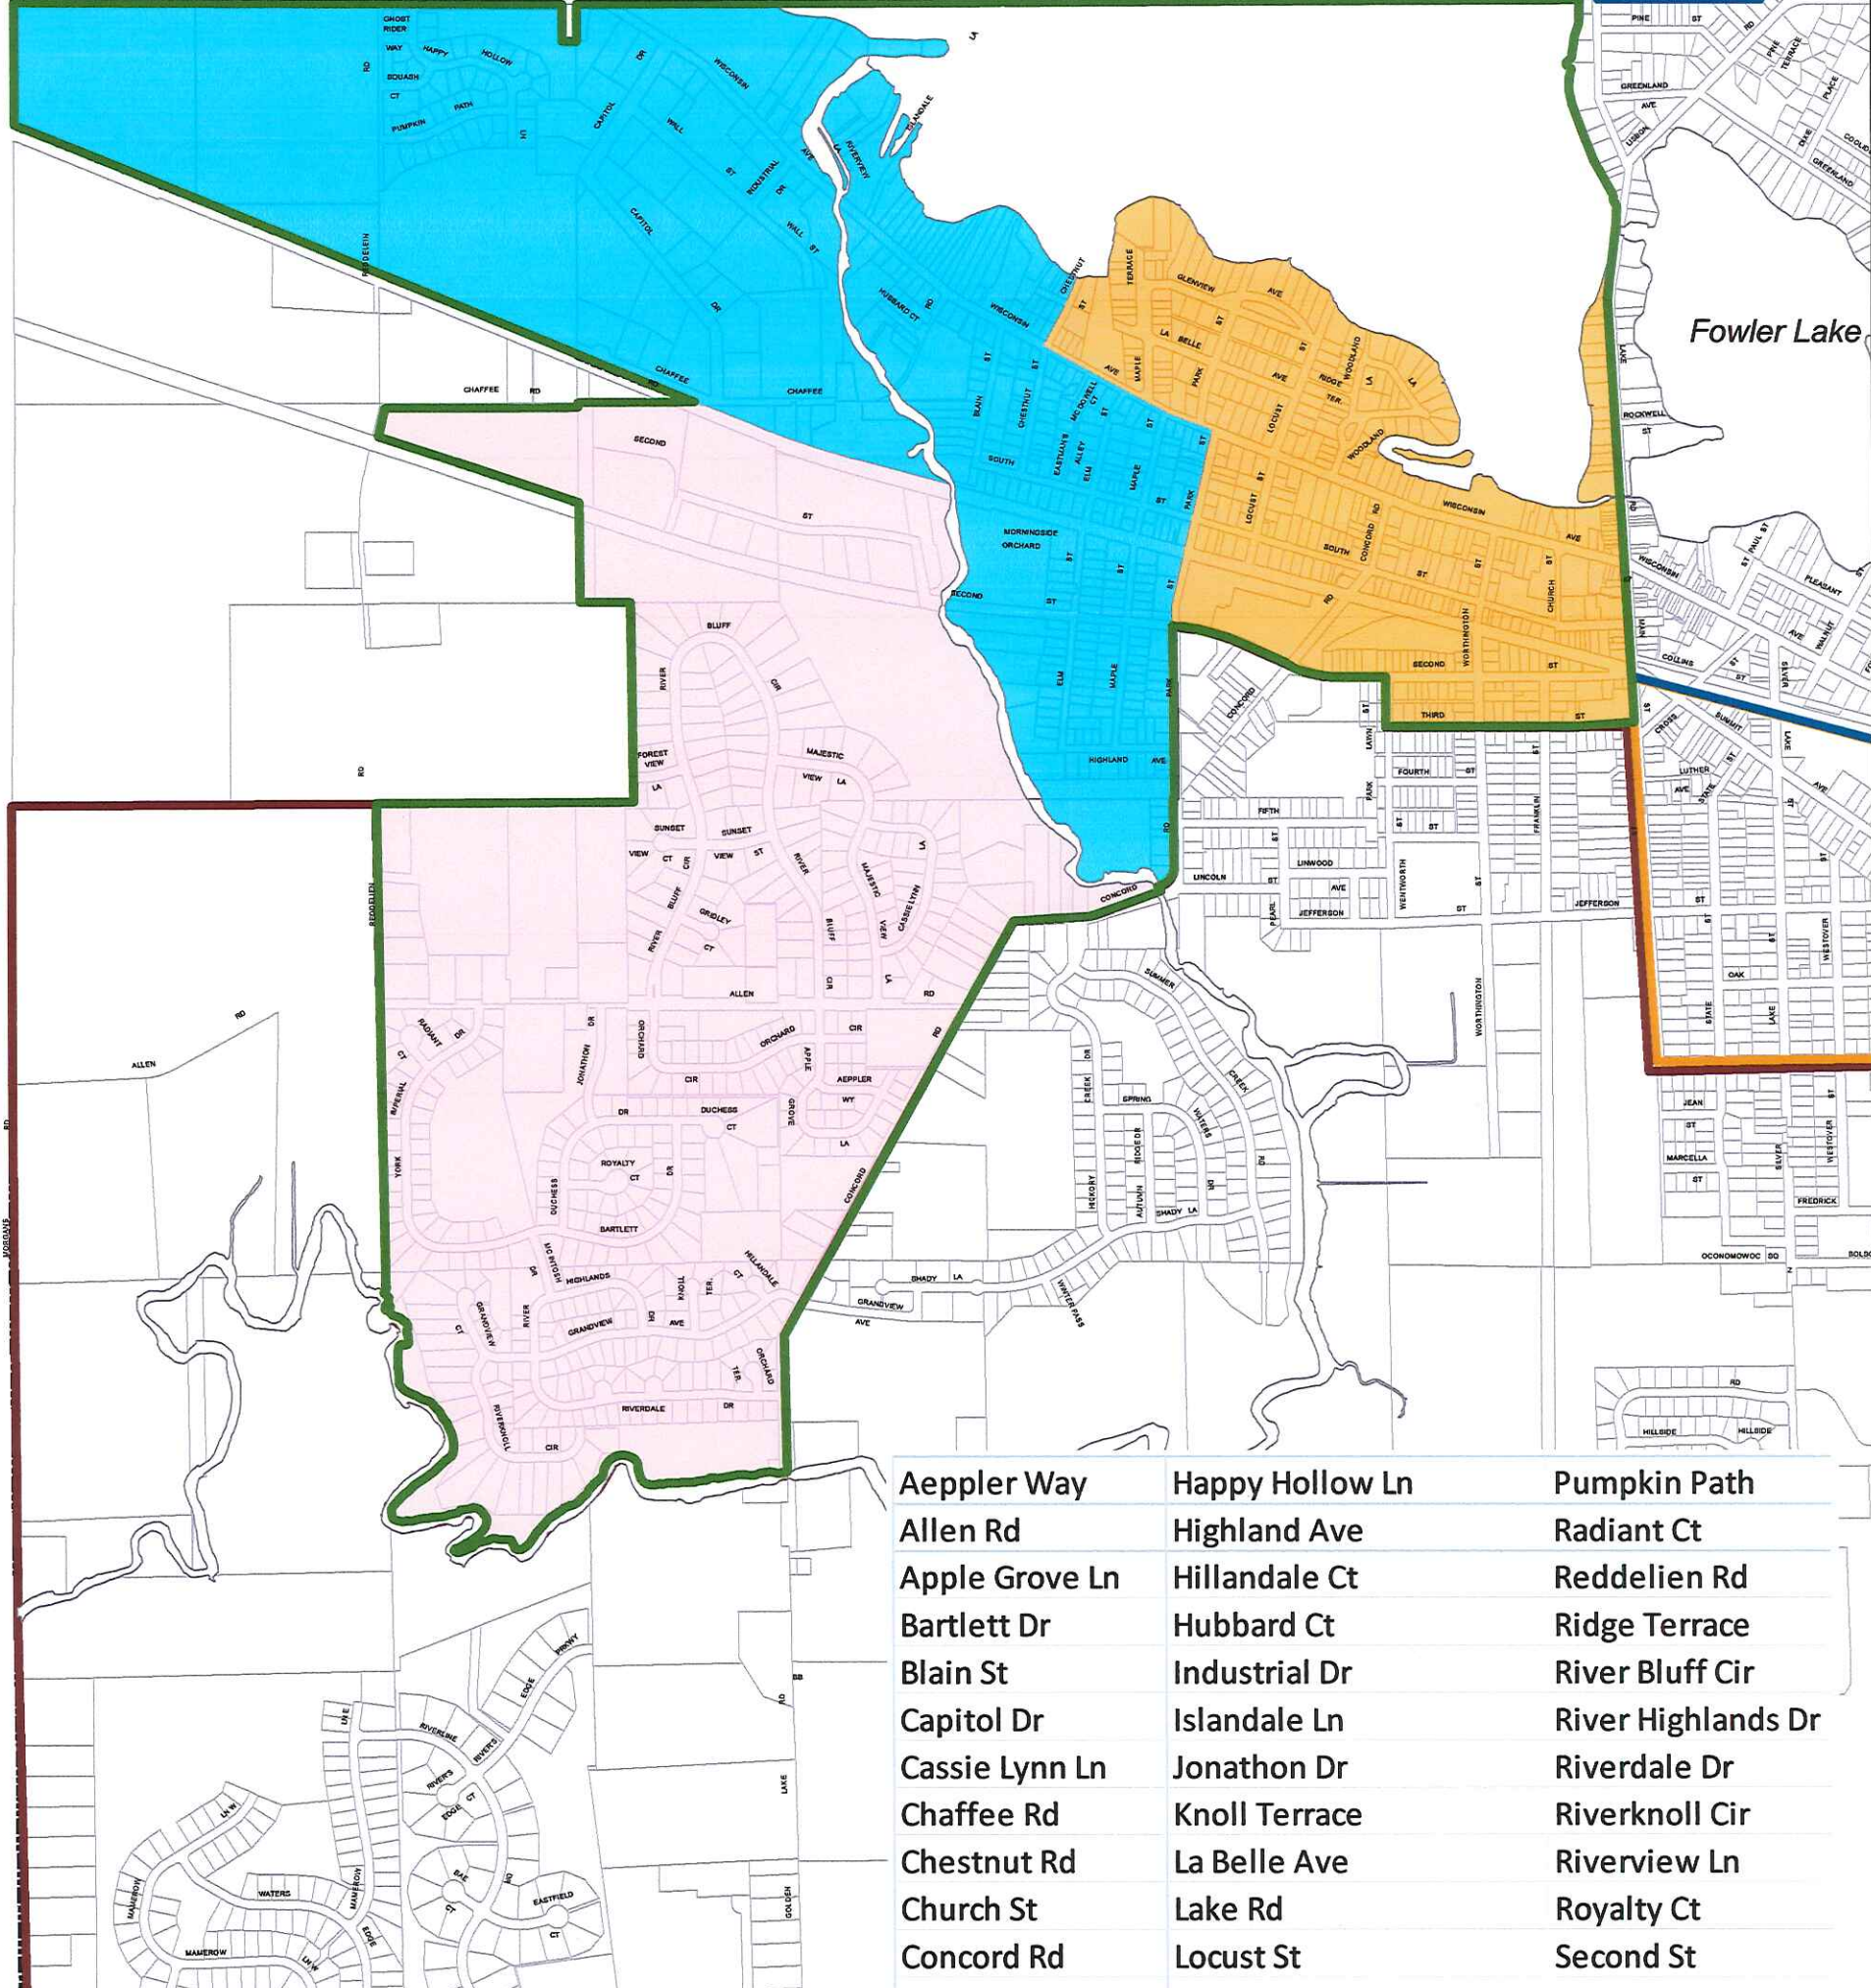

**Aldermanic District 2
and Voting Wards**
City of Oconomowoc

Lac La Belle

Fowler Lake

Legend

- Aldermanic District 1
- Aldermanic District 2
- Aldermanic District 3
- Aldermanic District 4
- Ward 4
- Ward 5
- Ward 6
- Parcels
- City Limits

Aeppler Way	Happy Hollow Ln	Pumpkin Path
Allen Rd	Highland Ave	Radiant Ct
Apple Grove Ln	Hillandale Ct	Reddelien Rd
Bartlett Dr	Hubbard Ct	Ridge Terrace
Blain St	Industrial Dr	River Bluff Cir
Capitol Dr	Islandale Ln	River Highlands Dr
Cassie Lynn Ln	Jonathon Dr	Riverdale Dr
Chaffee Rd	Knoll Terrace	Riverknoll Cir
Chestnut Rd	La Belle Ave	Riverview Ln
Church St	Lake Rd	Royalty Ct
Concord Rd	Locust St	Second St
Duchess Ct	Main St	South St
Duchess Dr	Majestic View Ln	Squash Ct
Eastmans Alley	Maple St	Sunset View Ct
Elm St	Maple Terrace	Sunset View St
Forest View Ln	Marks Rd	Third St
Franklin St	McIntosh Dr	Wall St
Ghost Rider Way	McDowell Ct	Wisconsin Ave
Glenview Ave	Morningside Orchard Dr	Woodland Ln
Grandview Ave	Orchard Cir	Worthington St
Grandview Ct	Orchard Terrace	York Imperial Dr
Gridley Ct	Park St	