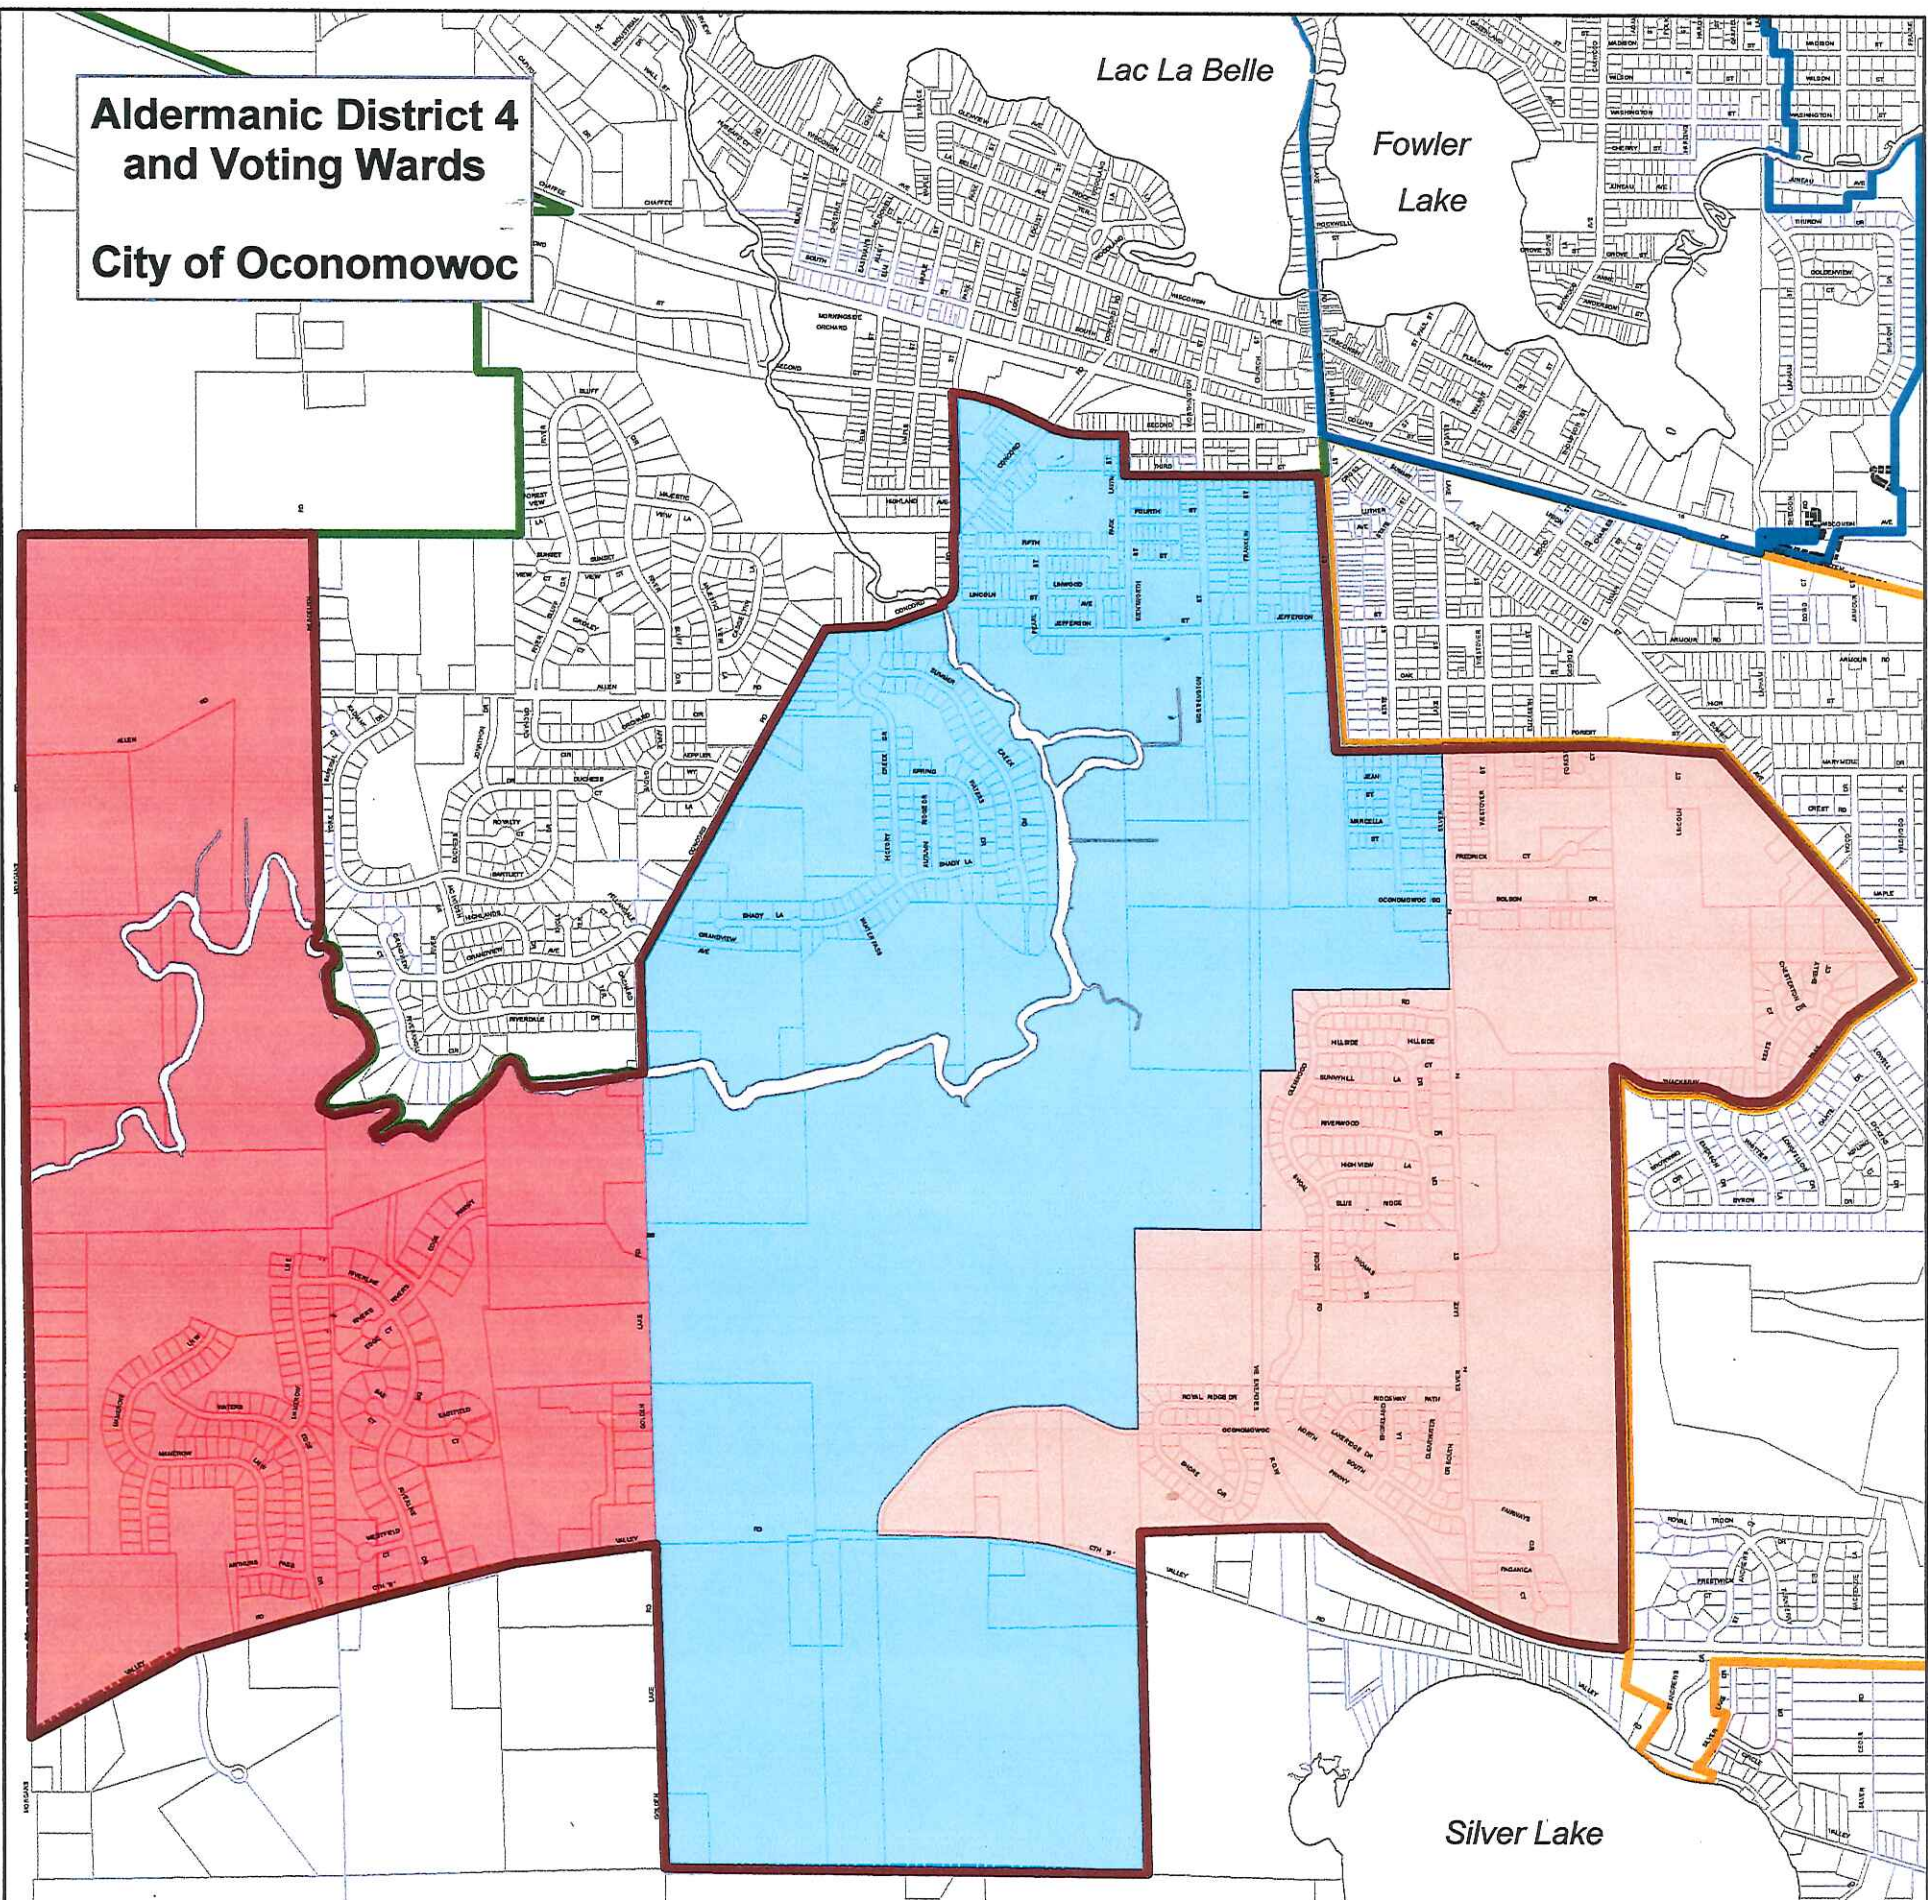

**Aldermanic District 4
and Voting Wards
City of Oconomowoc**

Legend

- Aldermanic District 1
- Aldermanic District 2
- Aldermanic District 3
- Aldermanic District 4
- Ward 10
- Ward 11
- Ward 12
- Parcels
- City Limits

- | | | |
|------------------|------------------|------------------|
| Allen Rd | Jean St | Royal Ridge Dr |
| Arthurs Pass | Jefferson St | Second St |
| Autumn Ridge Dr | Keats Cir | Shady Ln |
| Bae Ct | Lakeridge Dr | Shelly Ct |
| Blue Ridge Dr | Lincoln Ct | Shoal Ridge Rd |
| Boloson Dr | Lincoln St | Shore Cir |
| Chesterton Ct | Linwood Ave | Shoreland Ln |
| Clearwater Dr | Main St | Silver Lake St |
| Concord Rd | Mamerow Ln E | Spring Waters Dr |
| Eastfield Ct | Mamerow Ln W | State St |
| Elizabeth St | Marcella St | Summer Creek Rd |
| Fairways Cir | Morgan Rd | Summit Ave |
| Fifth St | Oconomowoc Pkwy | Sunnyhill Ln |
| Forest Ct | Oconomowoc Sq | Thackeray Trail |
| Forest St | Paganica Ct | Third St |
| Fourth St | Park St | Thomas Trail |
| Franklin St | Park Lawn St | Valley Rd |
| Frederick Ct | Pearl St | Waters Edge Dr |
| Glenwood Rd | Reddelien Rd | Wentworth St |
| Goldenview Ave | Ridgeway Path | Westfield Ct |
| Hickory Creek Dr | Riverline Dr | Westover St |
| High View Ln | Rivers Edge Ct | Winter Pass |
| Hillside Ct | Rivers Edge Pkwy | Woodside Dr |
| Hillside Dr | Riverwood Dr | Worthington St |