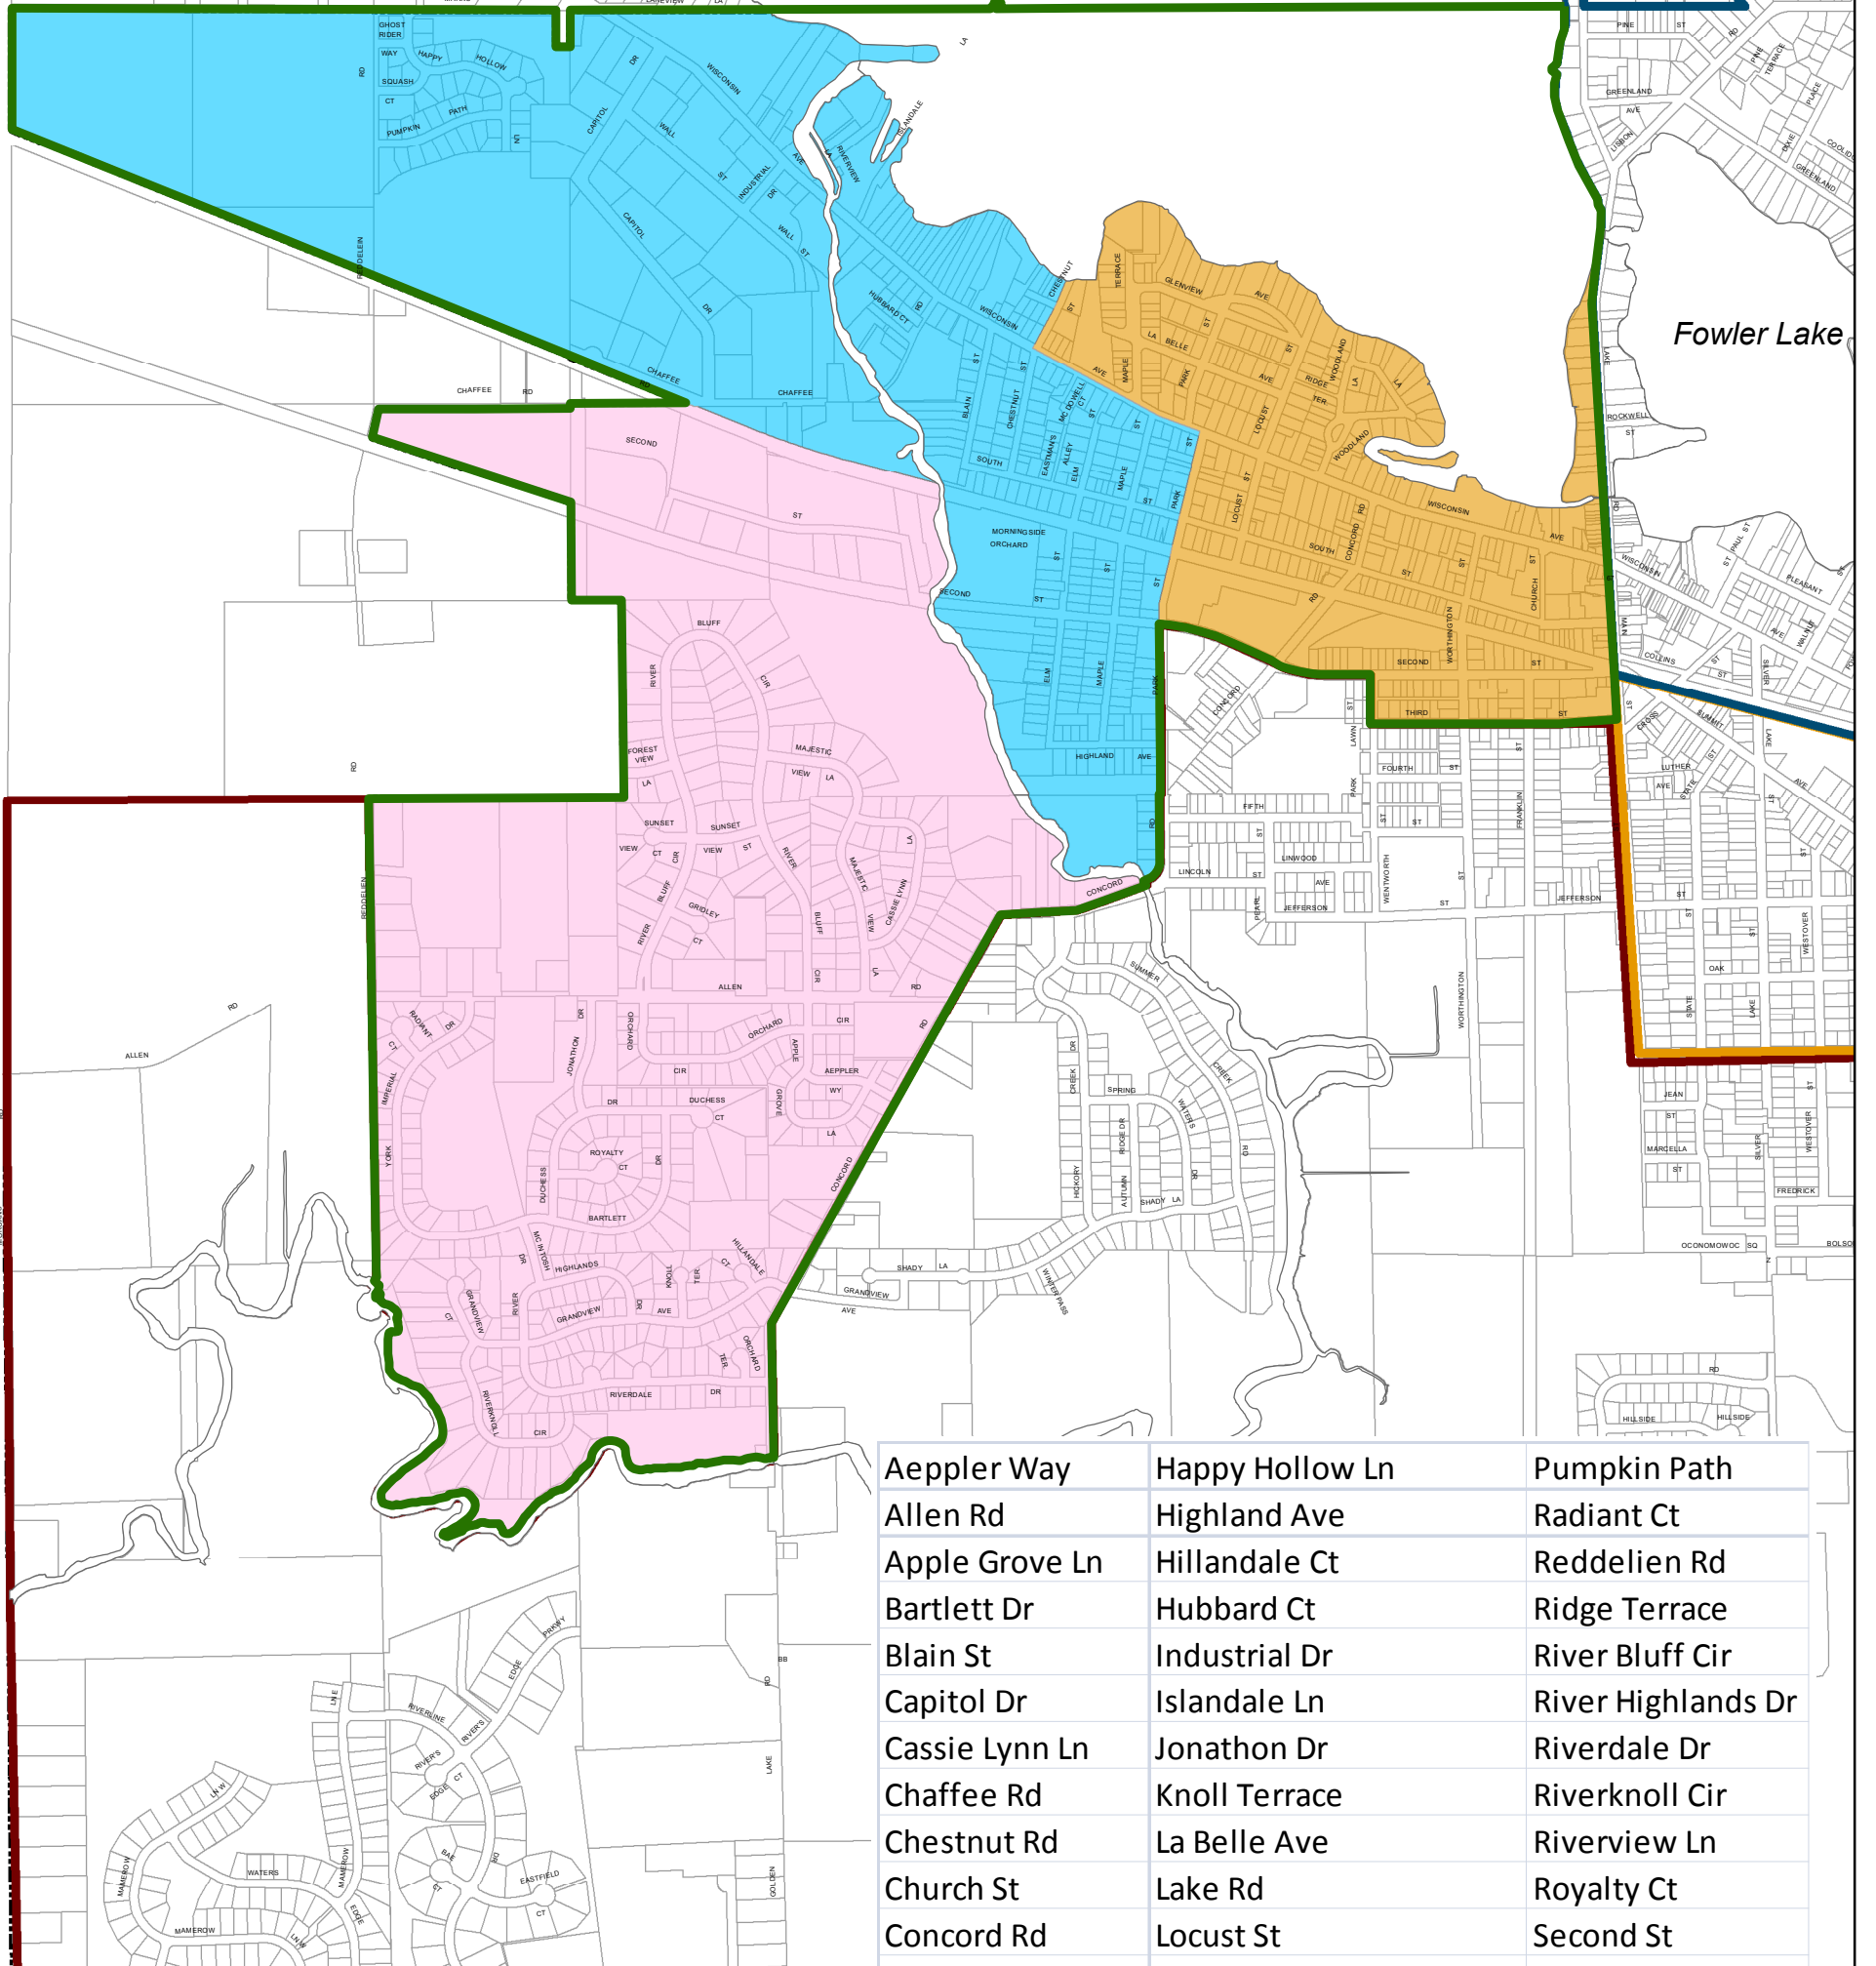

**Aldermanic District 2  
and Voting Wards  
City of Oconomowoc**

Lac La Belle

Fowler Lake

**Legend**

- Aldermanic District 1
- Aldermanic District 2
- Aldermanic District 3
- Aldermanic District 4
- Ward 4
- Ward 5
- Ward 6
- Parcels
- City Limits

Aeppler Way	Happy Hollow Ln	Pumpkin Path
Allen Rd	Highland Ave	Radiant Ct
Apple Grove Ln	Hillandale Ct	Reddelien Rd
Bartlett Dr	Hubbard Ct	Ridge Terrace
Blain St	Industrial Dr	River Bluff Cir
Capitol Dr	Islandale Ln	River Highlands Dr
Cassie Lynn Ln	Jonathon Dr	Riverdale Dr
Chaffee Rd	Knoll Terrace	Riverknoll Cir
Chestnut Rd	La Belle Ave	Riverview Ln
Church St	Lake Rd	Royalty Ct
Concord Rd	Locust St	Second St
Duchess Ct	Main St	South St
Duchess Dr	Majestic View Ln	Squash Ct
Eastmans Alley	Maple St	Sunset View Ct
Elm St	Maple Terrace	Sunset View St
Forest View Ln	Marks Rd	Third St
Franklin St	McIntosh Dr	Wall St
Ghost Rider Way	McDowell Ct	Wisconsin Ave
Glenview Ave	Morningside Orchard Dr	Woodland Ln
Grandview Ave	Orchard Cir	Worthington St
Grandview Ct	Orchard Terrace	York Imperial Dr
Gridley Ct	Park St	