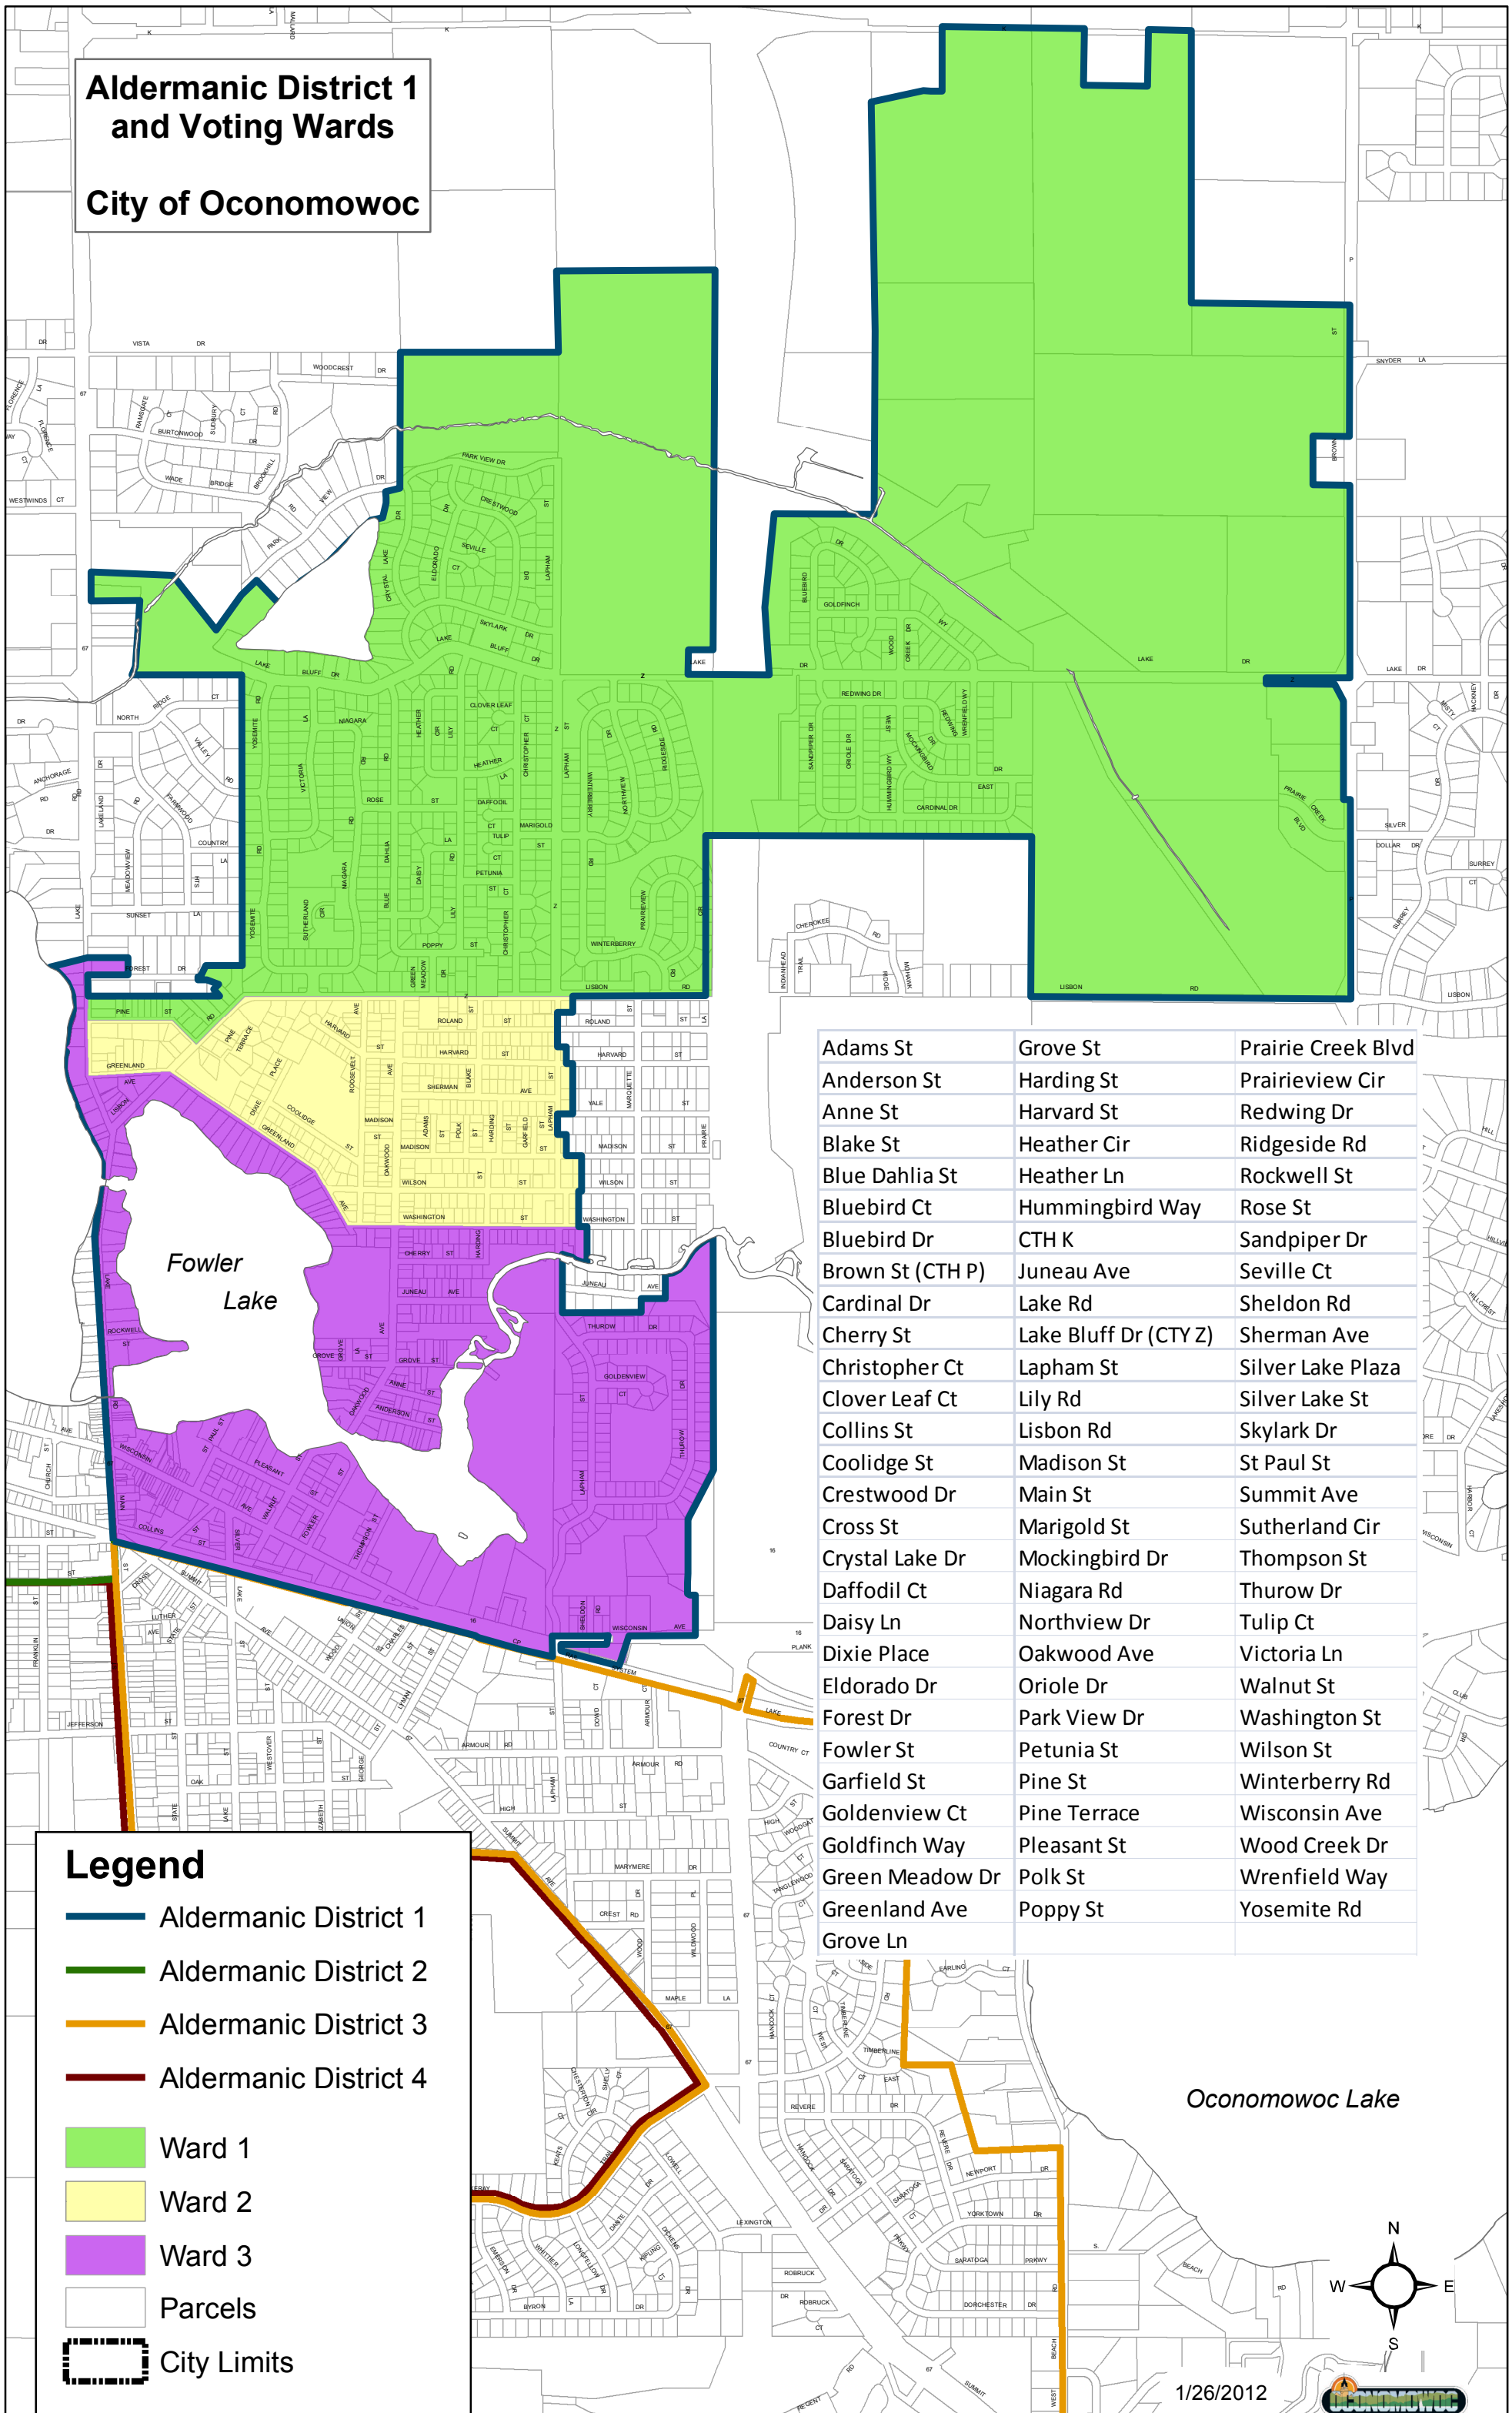

Aldermanic District 1 and Voting Wards
City of Oconomowoc

Adams St	Grove St	Prairie Creek Blvd
Anderson St	Harding St	Prairieview Cir
Anne St	Harvard St	Redwing Dr
Blake St	Heather Cir	Ridgeside Rd
Blue Dahlia St	Heather Ln	Rockwell St
Bluebird Ct	Hummingbird Way	Rose St
Bluebird Dr	CTH K	Sandpiper Dr
Brown St (CTH P)	Juneau Ave	Seville Ct
Cardinal Dr	Lake Rd	Sheldon Rd
Cherry St	Lake Bluff Dr (CTY Z)	Sherman Ave
Christopher Ct	Lapham St	Silver Lake Plaza
Clover Leaf Ct	Lily Rd	Silver Lake St
Collins St	Lisbon Rd	Skylark Dr
Coolidge St	Madison St	St Paul St
Crestwood Dr	Main St	Summit Ave
Cross St	Marigold St	Sutherland Cir
Crystal Lake Dr	Mockingbird Dr	Thompson St
Daffodil Ct	Niagara Rd	Thurow Dr
Daisy Ln	Northview Dr	Tulip Ct
Dixie Place	Oakwood Ave	Victoria Ln
Eldorado Dr	Oriole Dr	Walnut St
Forest Dr	Park View Dr	Washington St
Fowler St	Petunia St	Wilson St
Garfield St	Pine St	Winterberry Rd
Goldenview Ct	Pine Terrace	Wisconsin Ave
Goldfinch Way	Pleasant St	Wood Creek Dr
Green Meadow Dr	Polk St	Wrenfield Way
Greenland Ave	Poppy St	Yosemite Rd
Grove Ln		

Legend

-  Aldermanic District 1
-  Aldermanic District 2
-  Aldermanic District 3
-  Aldermanic District 4
-  Ward 1
-  Ward 2
-  Ward 3
-  Parcels
-  City Limits

Oconomowoc Lake