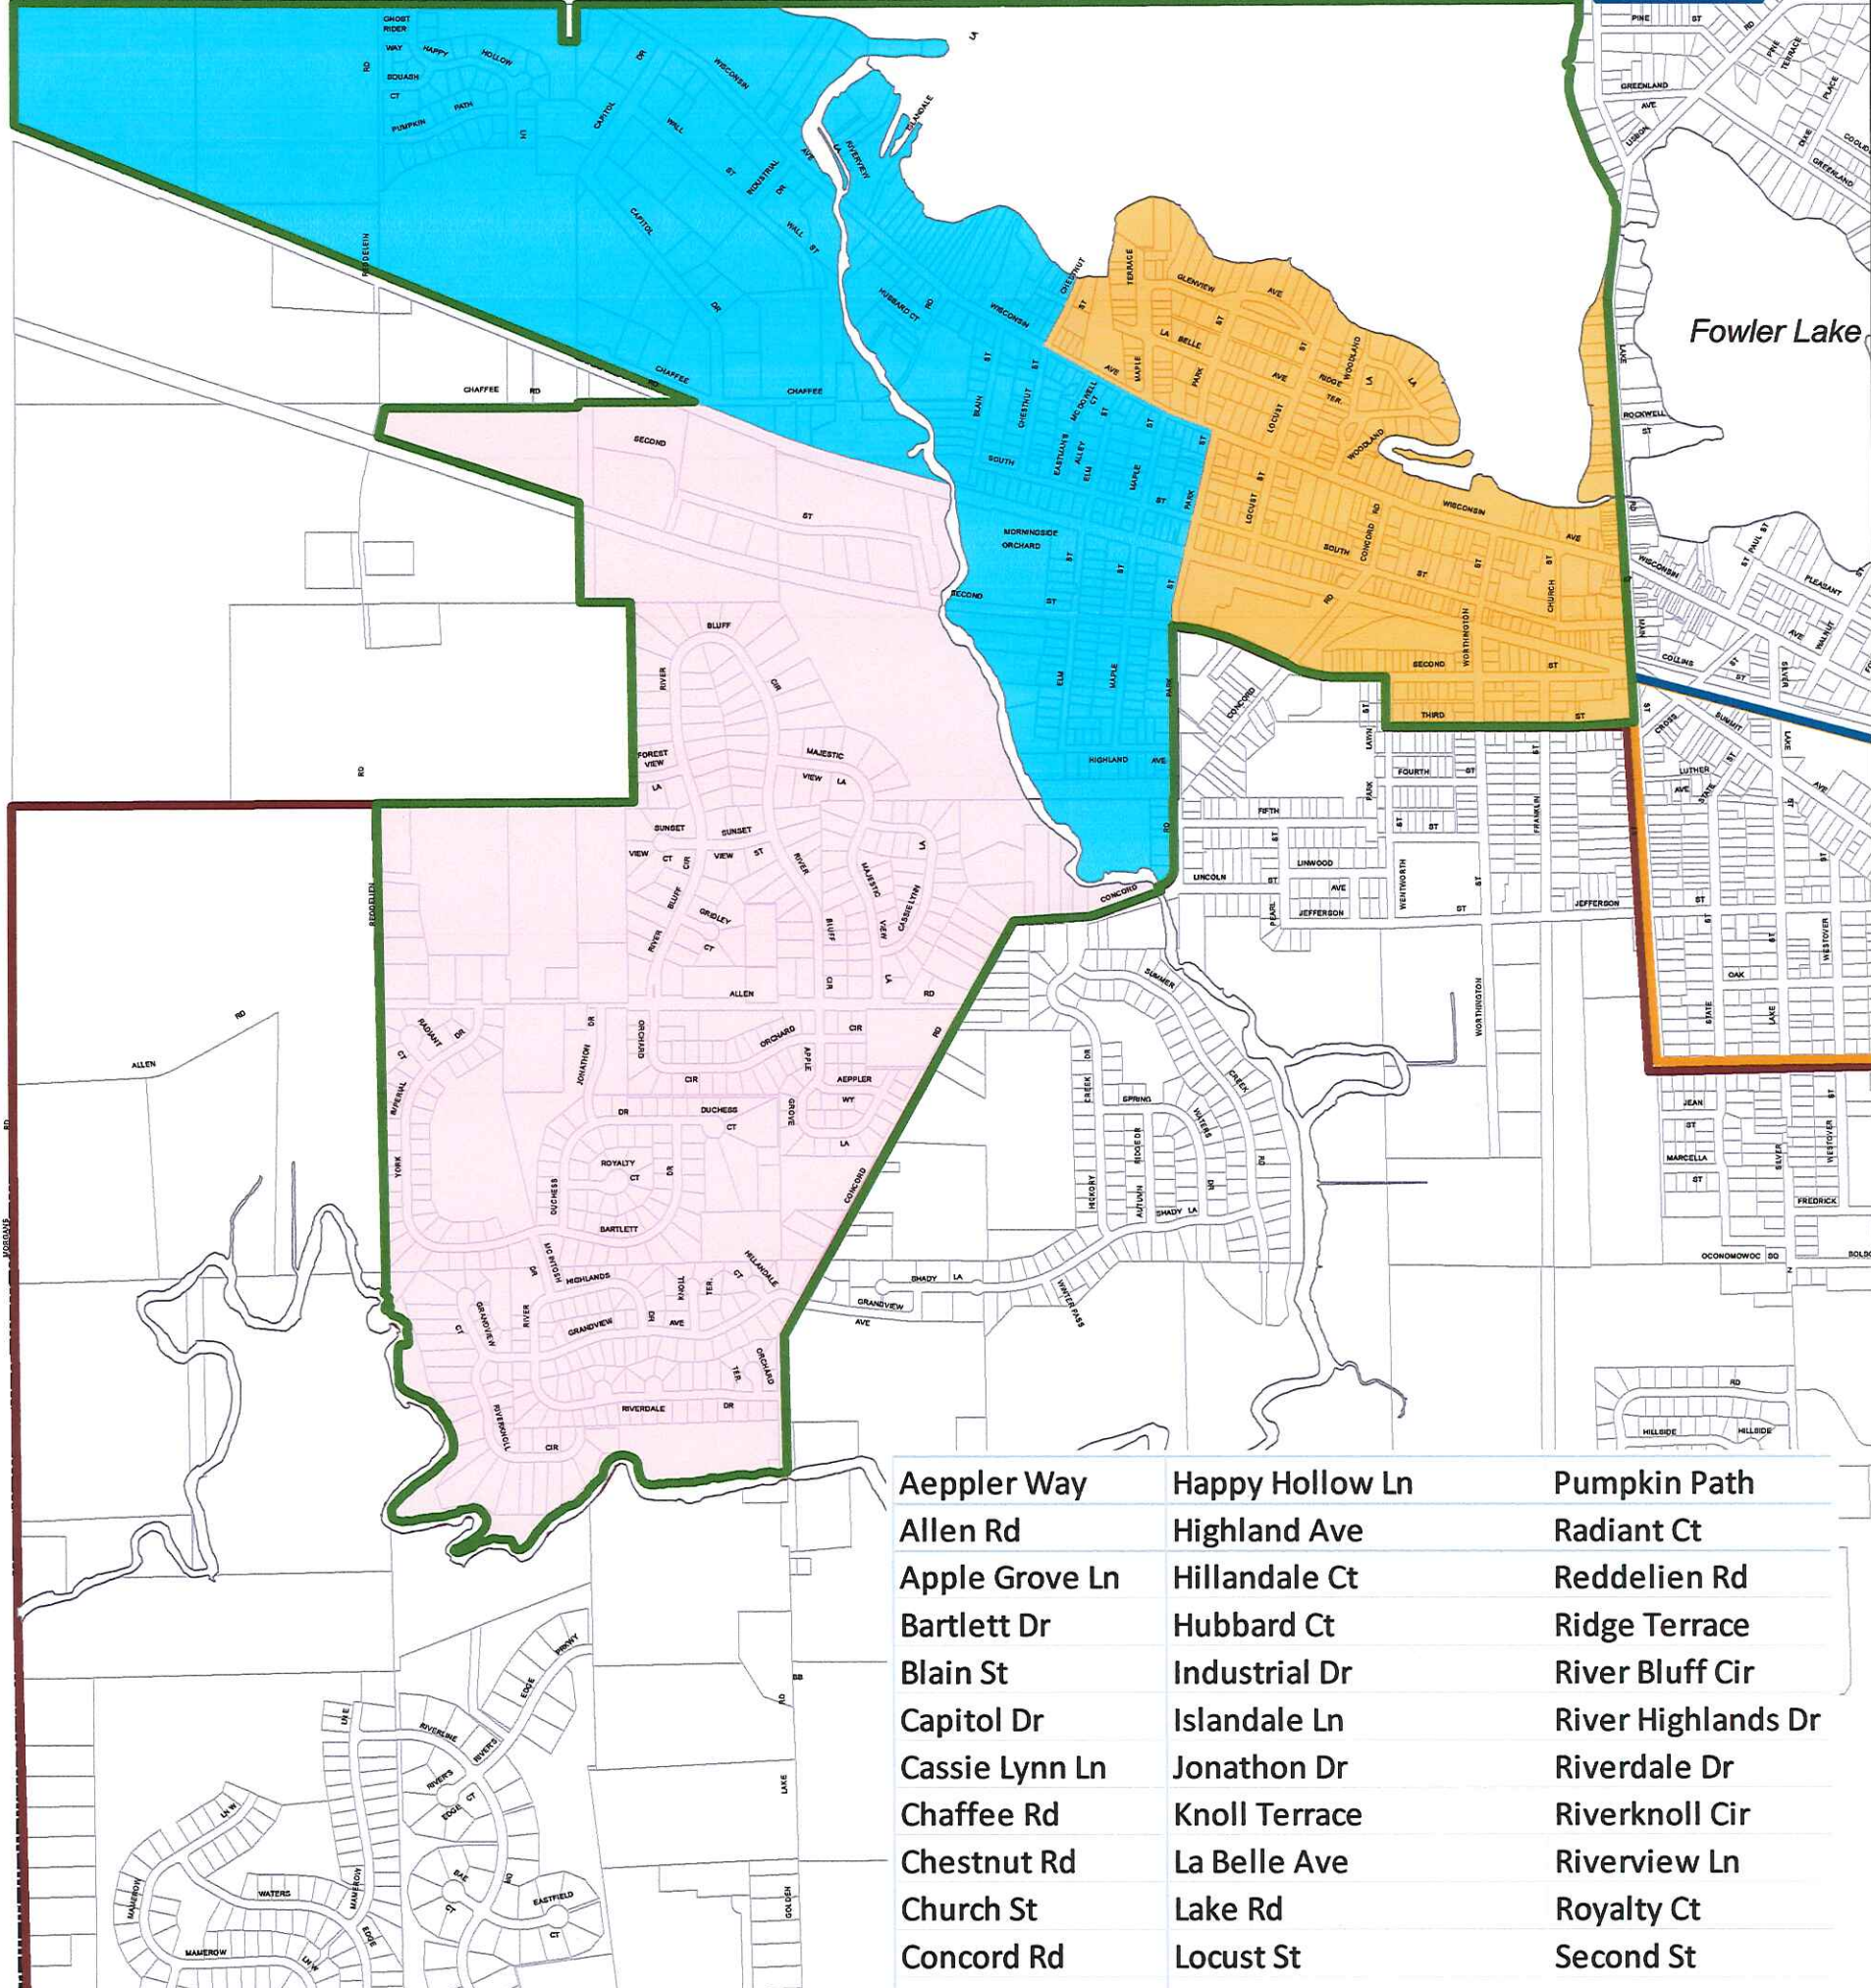

**Aldermanic District 2  
and Voting Wards**  
**City of Oconomowoc**

Lac La Belle

Fowler Lake

**Legend**

- Aldermanic District 1
- Aldermanic District 2
- Aldermanic District 3
- Aldermanic District 4
- Ward 4
- Ward 5
- Ward 6
- Parcels
- City Limits

Aeppler Way	Happy Hollow Ln	Pumpkin Path
Allen Rd	Highland Ave	Radiant Ct
Apple Grove Ln	Hillandale Ct	Reddelien Rd
Bartlett Dr	Hubbard Ct	Ridge Terrace
Blain St	Industrial Dr	River Bluff Cir
Capitol Dr	Islandale Ln	River Highlands Dr
Cassie Lynn Ln	Jonathon Dr	Riverdale Dr
Chaffee Rd	Knoll Terrace	Riverknoll Cir
Chestnut Rd	La Belle Ave	Riverview Ln
Church St	Lake Rd	Royalty Ct
Concord Rd	Locust St	Second St
Duchess Ct	Main St	South St
Duchess Dr	Majestic View Ln	Squash Ct
Eastmans Alley	Maple St	Sunset View Ct
Elm St	Maple Terrace	Sunset View St
Forest View Ln	Marks Rd	Third St
Franklin St	McIntosh Dr	Wall St
Ghost Rider Way	McDowell Ct	Wisconsin Ave
Glenview Ave	Morningside Orchard Dr	Woodland Ln
Grandview Ave	Orchard Cir	Worthington St
Grandview Ct	Orchard Terrace	York Imperial Dr
Gridley Ct	Park St	